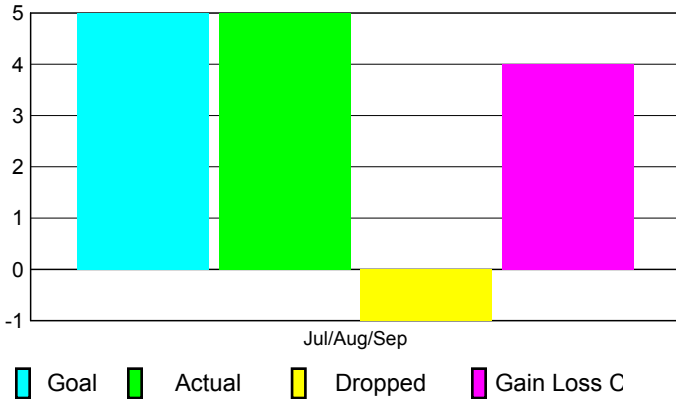

2010-2011 GMT Reports for District (or Undistricted) **District 323D2**

GMT: KAMLESH JAIN

Location: INDIA

GMT CA: 6

CLUBS

Club Results
2010-2011

Clubs
2009-2010

Month	New Club Goal	Actual New Clubs	Actual Dropped Clubs	Gain/Loss of Clubs	Gain/Loss of Clubs
Jul/Aug/Sep	5	5	-1	4	5
Totals	5	5	-1	4	5

Club Results 2010-2011

Goal, New, Dropped, Gain/Loss

Comparison of Club Gain/Loss

Current Year Compared to the Previous Year

YTD Status Quo Clubs 2010-2011

Status Quo Clubs Compared to Status Quo Members

MEMBERSHIP