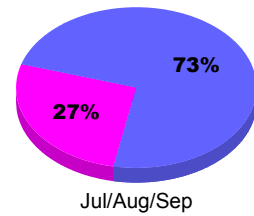

Membership Results
2010-2011

Membership
2009-2010

Month	Net Memb Goal	Actual New Memb	Actual Dropped Memb	Gain/Loss of Memb	Gain/Loss of Memb
Jul/Aug/Sep	225	313	-169	144	223
Totals	225	313	-169	144	223

Membership Results 2010-2011

Goal, New, Dropped, Gain/Loss

Comparison of Membership Gain/Loss

Current Year Compared to the Previous Year

Gender Comparison 2010-2011

■ Male ■ Female