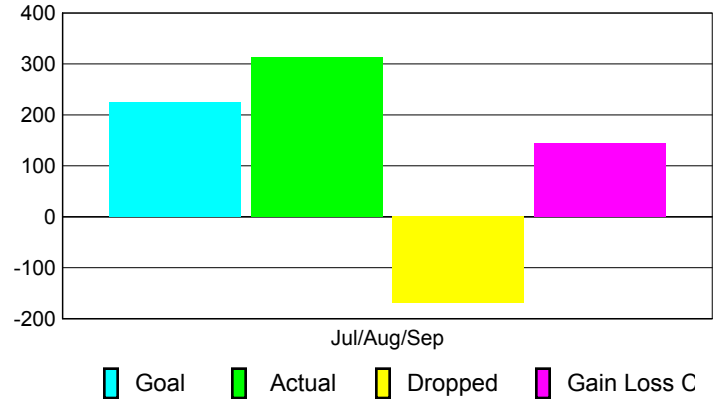

Membership Results 2010-2011

Goal, New, Dropped, Gain/Loss