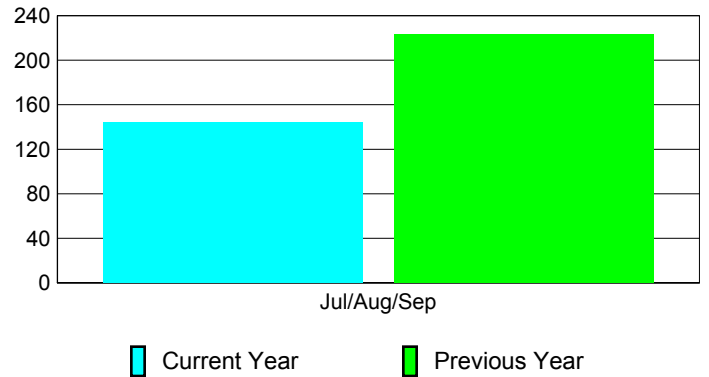

Comparison of Membership Gain/Loss

Current Year Compared to the Previous Year